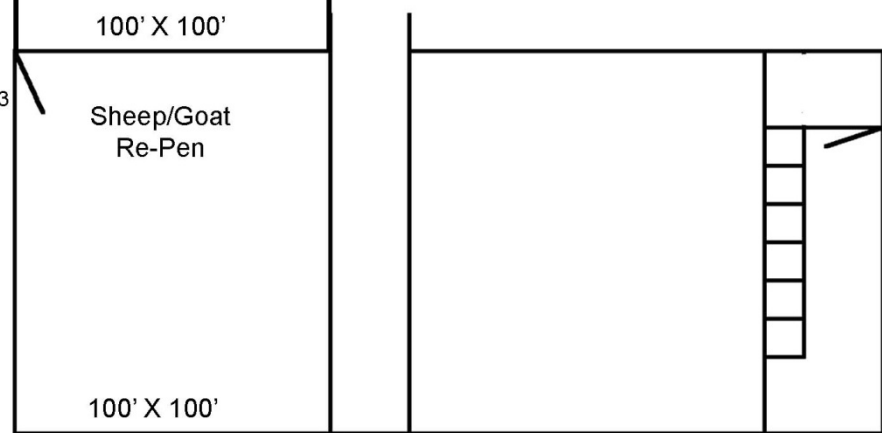

Friday RLF & Saturday HRD Course Map All Stock

← 16' →

**A
l
l
e
y
W
a
y**

← 20' →

Set-Out

Bridge

Red arrows for
Levels I & II

Maltese Cross

Post

↑
325'
↓

Arena 1

Pen

Cone 1

Level III handler line

Graze Area

Table with
accessories