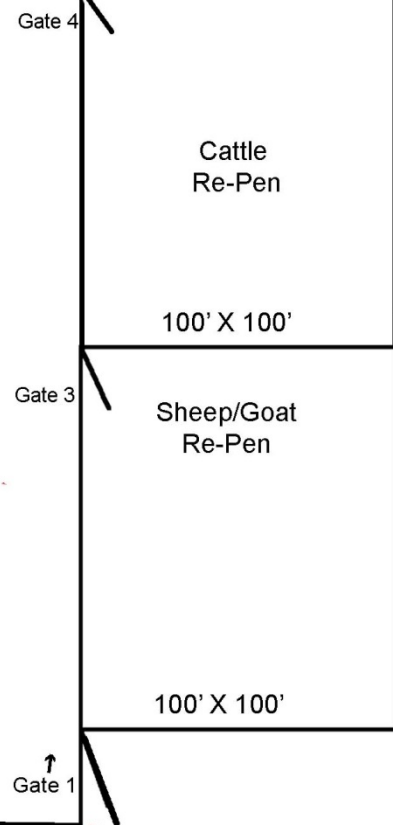

Friday RLF & Saturday HRD Course Map All Stock

← 16' →

**A
l
l
e
y
W
a
y**

← 20' →

Set-Out

Bridge

Red arrows for
Levels I & II

Maltese Cross

Post

↑
325'
↓

Arena 1

Pen

Cone 1

Level III handler line

Graze Area

Table with
accessories

Drive

Barrel

Cone 2

Cone 3

← 210' (arena) →