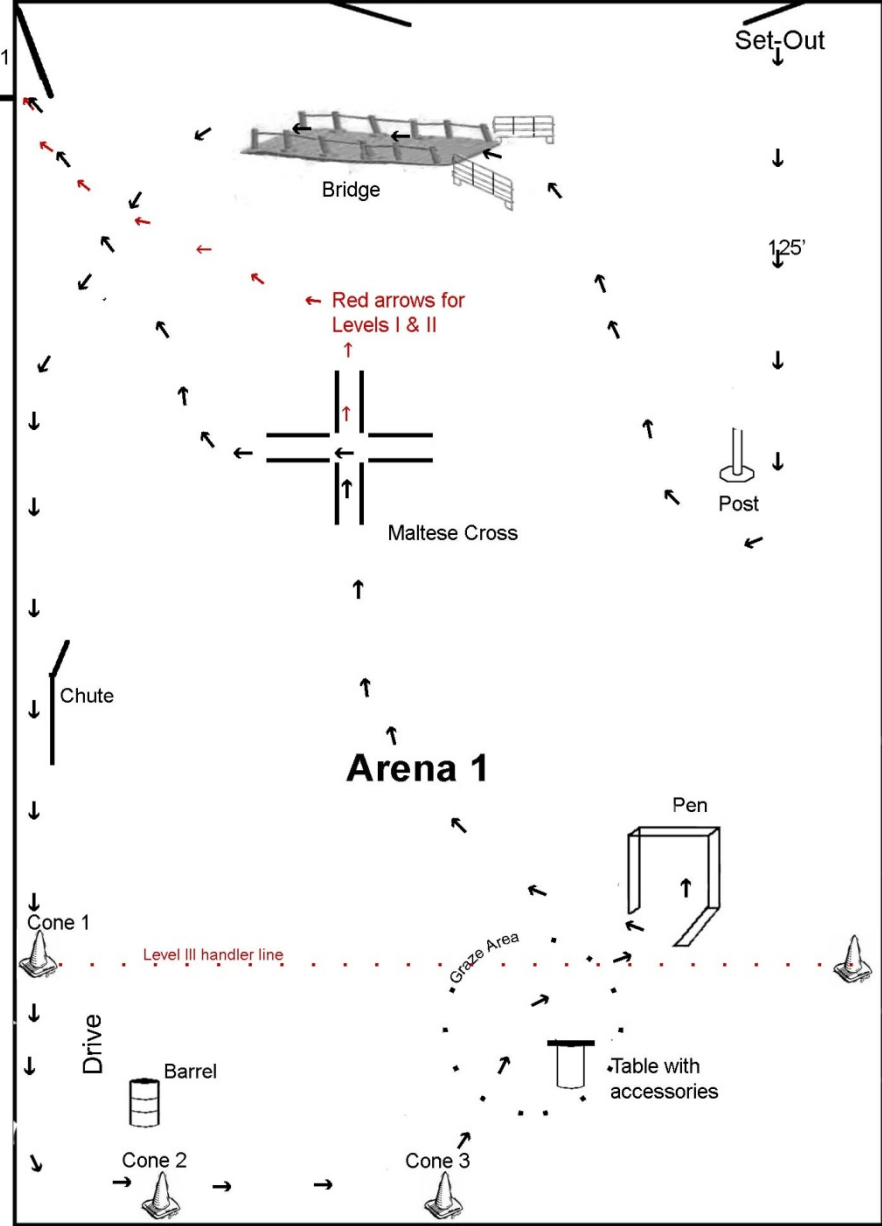

Friday RLF & Saturday HRD Course Map All Stock

← 16' →

**A
l
l
e
y
W
a
y**

← 20' →

Set-Out

Bridge

Red arrows for
Levels I & II

Maltese Cross

Post

↑
325'
↓

Arena 1

Pen

Cone 1

Level III handler line

Graze Area

Table with
accessories

Drive

Barrel

Cone 2

Cone 3

← 210' (arena) →